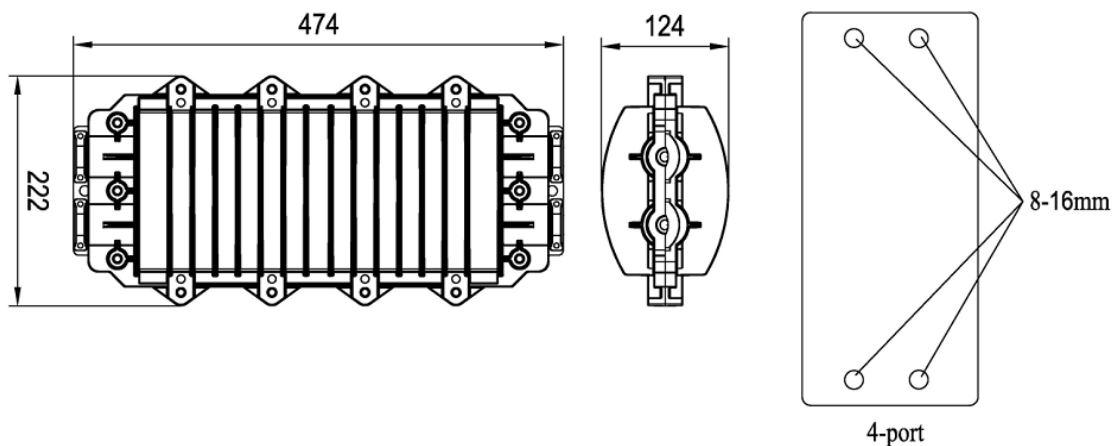

## FOSC-ZTH-24/72: Horizontal Fiber Optic Splice Closure (FOSC)

### Features:

- The closure adopts horizontal mechanical sealing and advanced internal structure design.
- To adopt engineering PC plastic with high-strength to make the closure has longer life time and excellent sealing performance.
- The closure is spacious enough for winding and storing fibers.
- The patented sealing structure keep good sealing performance after re-entry and re-using.
- It works for mid-span and branching.
- It could save the installation time and improve work efficiently.

### Structural Drawing: